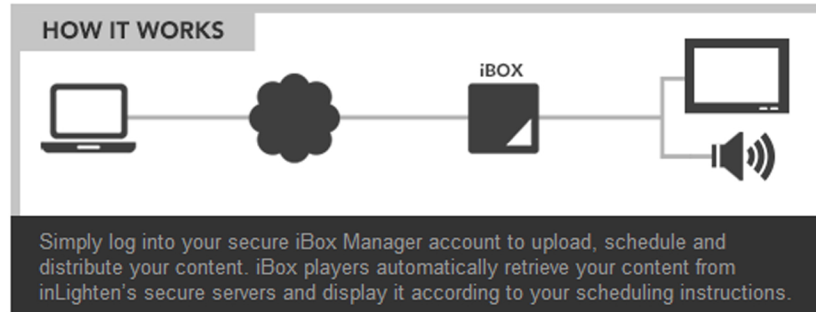

iBox players can present content created using standard graphic software or one of inLighten's specialized web or desktop-based [network management](#) solutions. inLighten's [iTV News](#) programming and [iMusic](#) audio service, as well as cable and satellite TV, can also be incorporated with ease.

The iBox product line offers a variety of standard system configurations, from single channel units to systems with eight or more channels. Units can also include additional channels for desktop screensavers, ATMs, kiosks, video walls, touch screens, digital print, queue line management and other solutions.

iBOX1

- Number Video Channels: One
- Number Audio Channels: One
- Video Display Ratio: 16:9
- Video Orientation: Horizontal & Vertical
- Standard Video Output: HDMI
- Live Content Support: Social Media Links, RSS, & more
- Operating System: Windows
- Standard Connectivity: HTTPS
- LAN Connectivity: Wired or Wireless
- One Year Warranty: With Service Agreement

iBOX2

- Number Video Channels: Two
- Number Audio Channels: Two
- Number ScreenSaver Channels: Five
- iPrint Output Channels: One
- Video Display Ratio: 16:9 or 4:3
- Video Orientation: Horizontal & Vertical
- Standard Video Output: VGA/DVI/HDMI
- Standard Audio Output: Integrated RCA
- Live Video Full Screen: Cable, Satellite, Live Composite
- Operating System: Windows
- Standard Connectivity: HTTPS/LAN
- Standard Warranty: With Hosting Agreement
- Extended Warranty: Available

iBOX3

- Number Video Channels: Three
- Number Audio Channels: Two
- Number ScreenSaver Channels: Ten
- iPrint Output Channels: One
- Video Display Ratio: 16:9 or 4:3
- Video Orientation: Horizontal & Vertical
- Standard Video Output: VGA/DVI/HDMI
- Standard Audio Output: Integrated RCA
- Live Video Full Screen: Cable, Satellite, Live Composite
- Operating System: Windows
- Standard Connectivity: HTTPS/LAN
- Standard Warranty: With Hosting Agreement
- Extended Warranty: Available