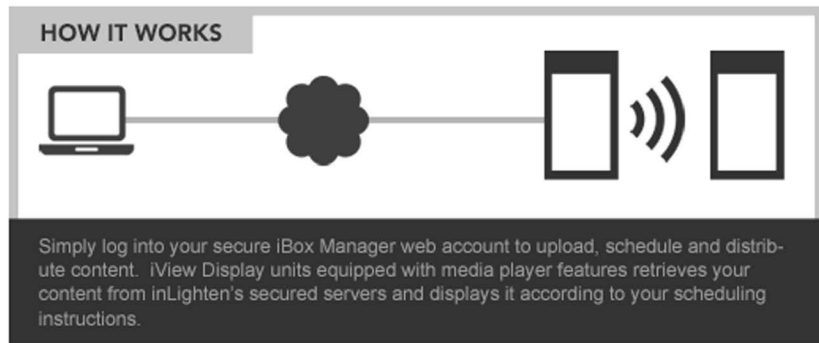

iView Display units are the industry standard for quality, durability and visual appeal. Units are available in vertical and horizontal display orientation and can include integrated iBox® digital signage media player capabilities. Whether your objective is to display current events and schedules or show up-to-date rates and announcements about your products and services, iView Display units can be customized to meet your communication needs.

iView Display units are managed with inLighten's online iBox Manager® interface. Users can upload, schedule and distribute powerful digital signage content to one or more iView Display units.

iView Display units can present content created using a variety of standard graphic software or one of inLighten's specialized web or desktop content management solutions. In addition, iView Display units may be equipped to display live video, cable or satellite programming and incorporate a variety of other external content using specialized interfaces.

iView-40wv

- Enclosure: inLighten Duramax
- Display: 40" Vertical Screen
- Media Player: Built-in iBox Unit
- Operating System: Windows
- Direct Play Video File Types: MPEG4, SWF, WMV, AVI, EXS, EMS & more
- Live Video: Option
- Video Orientation: 16x9
- Standard Connectivity: HTTPS/LAN
- Wireless Network: Option
- Wireless Video Transmitter: Option
- Standard Color: Black
- Laminate Panel: Option
- Electric: Standard 110
- Standard Warranty: With Hosting Agreement
- Extended Warranty: Available

iView-40wh

- Enclosure: inLighten Duramax
- Display: 40" Horizontal Screen
- Media Player: Built-in iBox Unit
- Operating System: Windows
- Direct Play Video File Types: MPEG4, SWF, WMV, AVI, EXS, EMS & more
- Live Video: Option
- Video Orientation: 16x9
- Standard Connectivity: HTTPS/LAN
- Wireless Network: Option
- Wireless Video Transmitter: Option
- Standard Color: Black
- Laminate Panel: Option
- Electric: Standard 110
- Standard Warranty: With Hosting Agreement
- Extended Warranty: Available